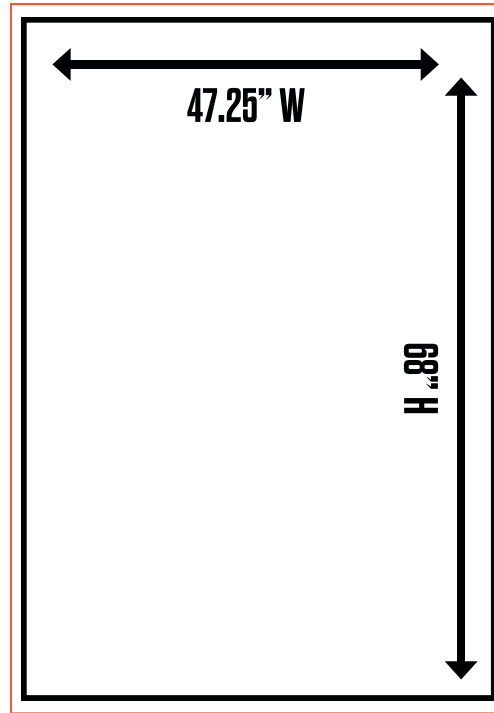

BUS SHELTER POSTERS

PRODUCTION SPECS:

MATERIAL:

Offset printing
80# Gloss Text Paper
No Special Coating

ARTWORK:

We recommend sending artwork using the following guidelines:

- Supply Final High Resolution PDF Files (Print Ready)
- No crop marks or color bars required
- All images are CMYK @ 300 DPI at Final Print Size (100%)
- Build files with 1/8" bleed

Final Trim Size

68" (H) X 47.25" (W)

Live Area Specs

64" (H) X 43" (W)