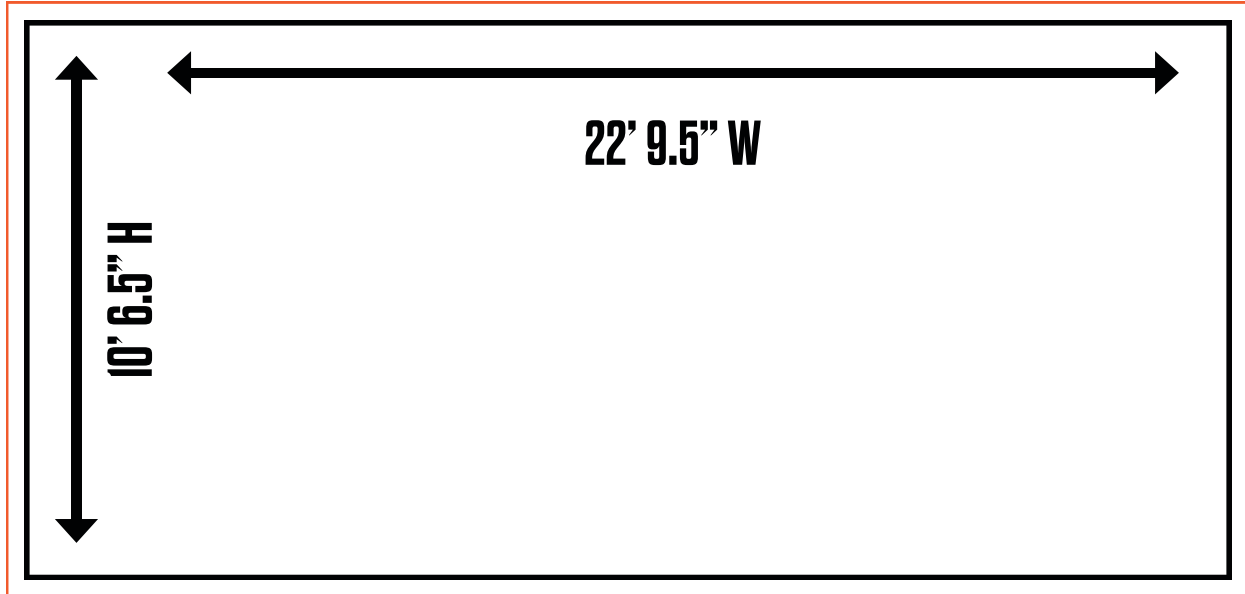

30-SHEETS

PRODUCTION SPECS:

MATERIAL:

Offset printing
80# Gloss Text Paper
No Special Coating

ARTWORK:

We recommend sending artwork using the following guidelines:

- Supply Final High Resolution PDF Files (Print Ready)
- No crop marks or color bars required
- All images are CMYK @ 300 DPI at Final Print Size (100%)
- Build files with 1/8" bleed

Final Trim Size

10' 6.5"(H) X 22' 9.5" (W)

Live Area Specs

10' 2.5"(H) X 22' 5.5" (W)