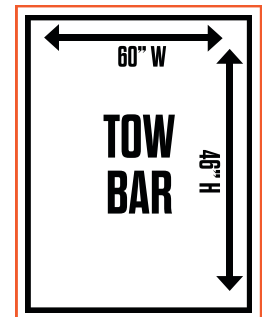

# BICYCLE TAXI AD

### Final Trim Size

12" (H) x 38" (W) Front  
23" (H) x 39" (W) Back  
9.5" (H) x 20" (W) Sides  
13.9" (H) x 10.6" (W) Tow Bar

### Live Area Specs

12" (H) x 38" (W) Front  
23" (H) x 39" (W) Back  
9.5" (H) x 20" (W) Sides  
13.9" (H) x 10.6" (W) Tow Bar