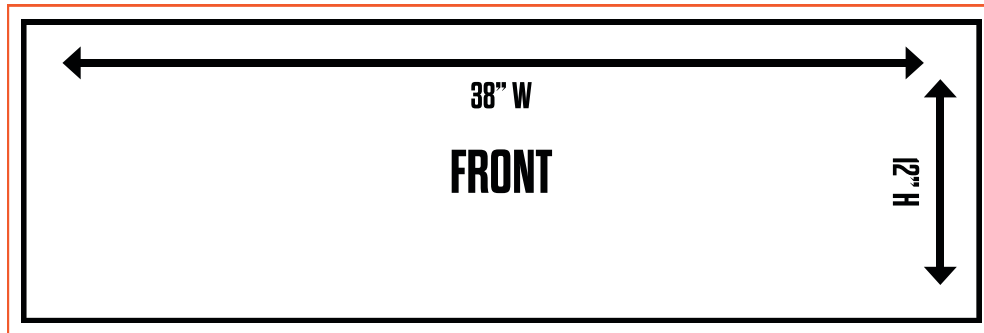

BICYCLE TAXI AD

PRODUCTION SPECS:

MATERIAL:

Offset printing
80# Gloss Text Paper
No Special Coating

ARTWORK:

We recommend sending artwork using the following guidelines:

- Supply Final High Resolution PDF Files (Print Ready)
- No crop marks or color bars required
- All images are CMYK @ 300 DPI at Final Print Size (100%)
- Build files with 1/8" bleed

Final Trim Size

12" (H) x 38" (W) Front
23" (H) x 39" (W) Back
9.5" (H) x 20" (W) Sides
13.9" (H) x 10.6" (W) Tow Bar

Live Area Specs

12" (H) x 38" (W) Front
23" (H) x 39" (W) Back
9.5" (H) x 20" (W) Sides
13.9" (H) x 10.6" (W) Tow Bar