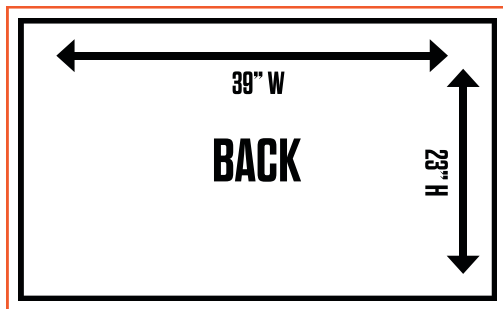

BICYCLE TAXI AD

PRODUCTION SPECS:

MATERIAL:

Offset printing
80# Gloss Text Paper
No Special Coating

ARTWORK:

We recommend sending artwork using the following guidelines:

- Supply Final High Resolution PDF Files (Print Ready)
- No crop marks or color bars required
- All images are CMYK @ 300 DPI at Final Print Size (100%)
- Build files with 1/8" bleed

Final Trim Size

12" (H) x 38" (W) Front
23" (H) x 39" (W) Back
9.5" (H) x 20" (W) Sides
13.9" (H) x 10.6" (W) Tow Bar

Live Area Specs

12" (H) x 38" (W) Front
23" (H) x 39" (W) Back
9.5" (H) x 20" (W) Sides
13.9" (H) x 10.6" (W) Tow Bar